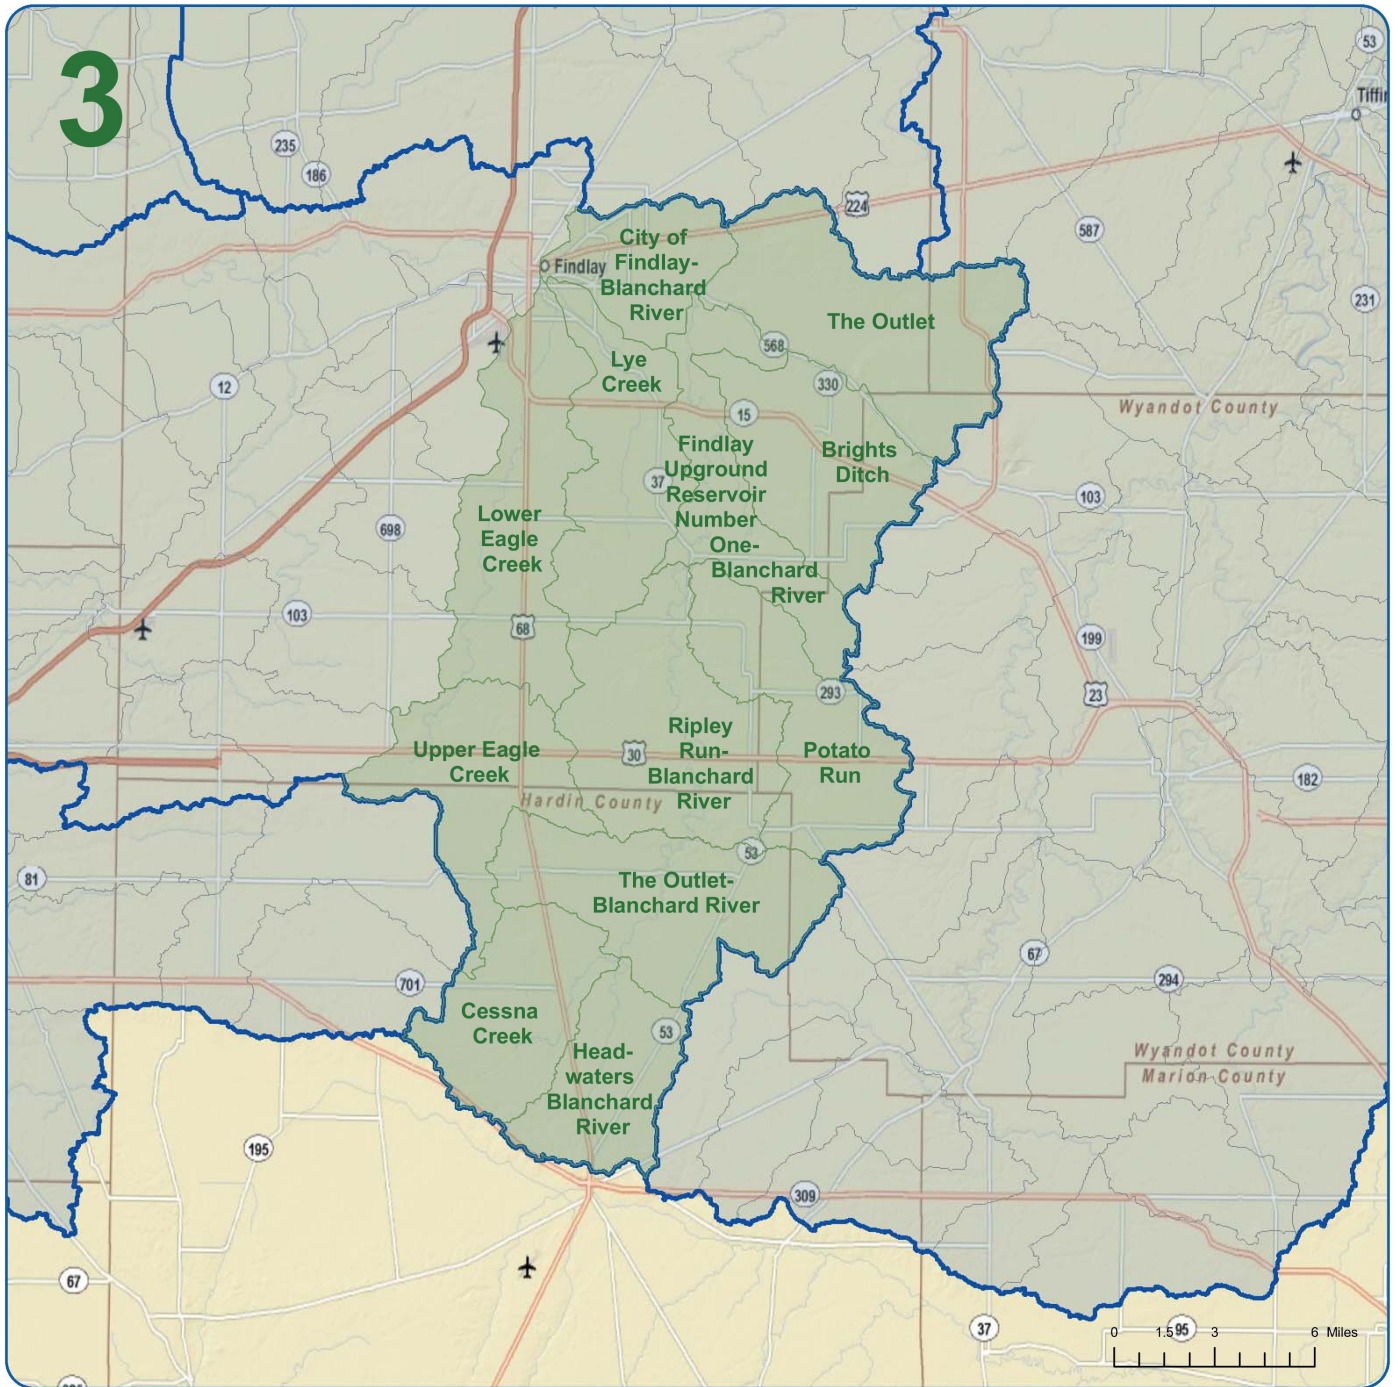

The Upper Blanchard River

Blanchard River 12 digit HUC Phosphorus Reduction Focus Areas